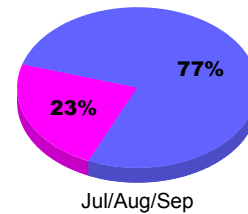

Membership Results
2011-2012

Membership
2010-2011

Month	Net Memb Goal	Actual New Memb	Actual Dropped Memb	Gain/Loss of Memb	Gain/Loss of Memb
Jul/Aug/Sep		29	-41	-12	-18
Totals		29	-41	-12	-18

Membership Results 2011-2012

Goal, New, Dropped, Gain/Loss

Comparison of Membership Gain/Loss

Current Year Compared to the Previous Year

Gender Comparison 2011-2012

Male Female