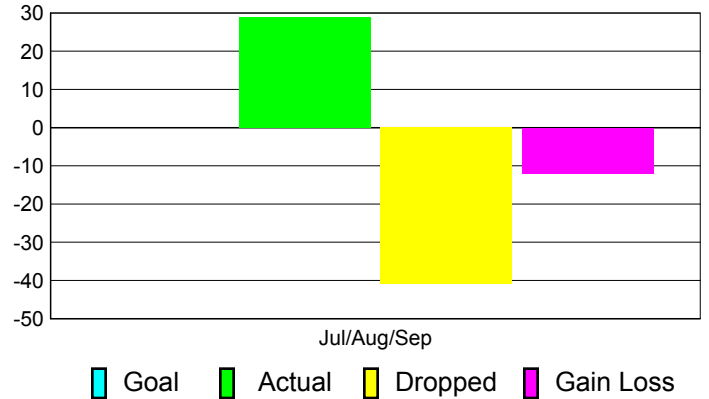

Membership Results 2011-2012

Goal, New, Dropped, Gain/Loss